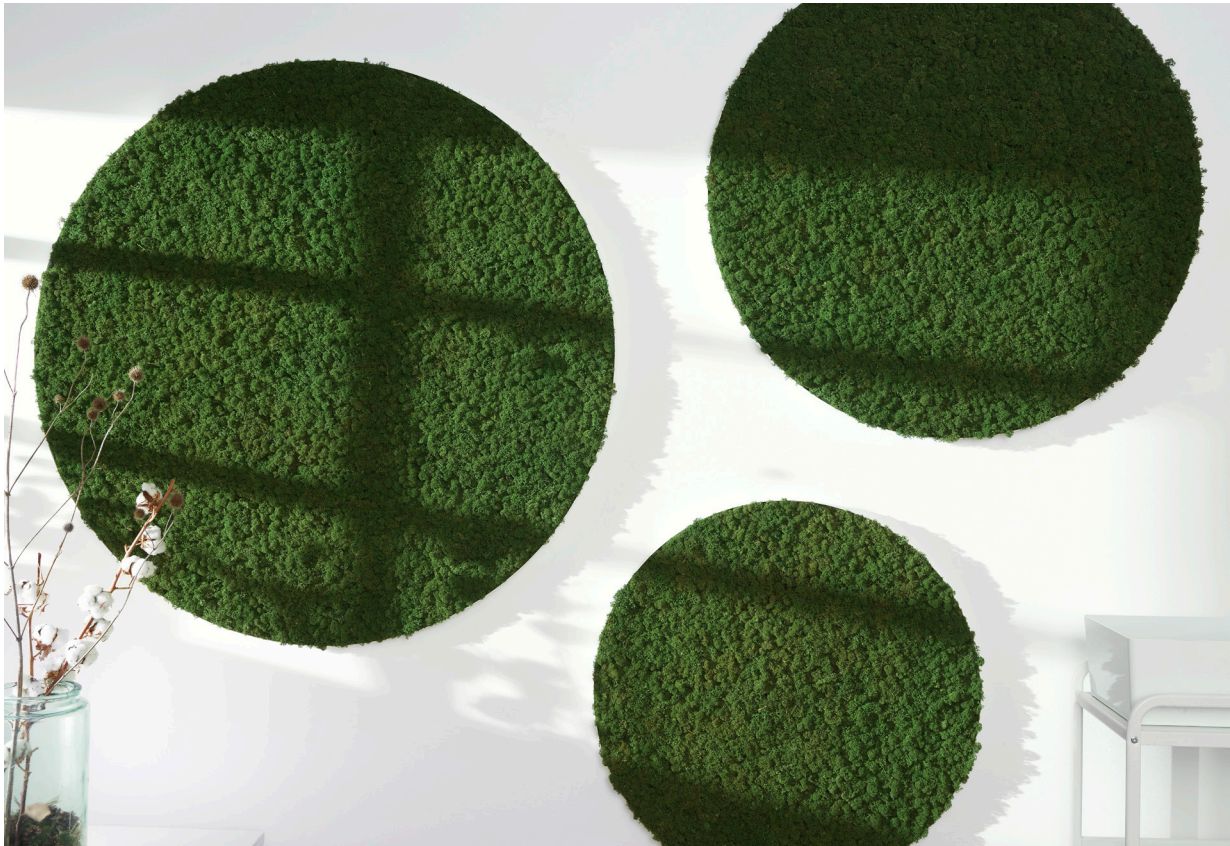

# Glade Wall

## Glade Wall

A sound absorber made from Scandinavian reindeer moss. Available in a selection of 3 sizes and 15 colours.