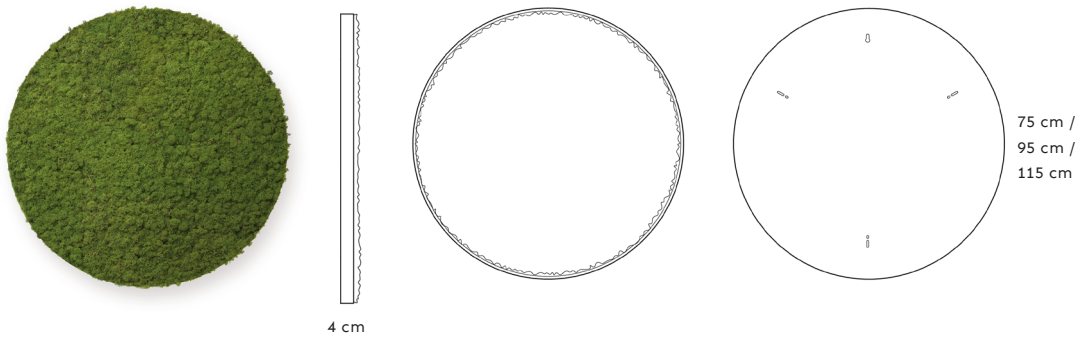

Technical Specification

GL-W-115
Glade Wall Large
Width: Ø115 cm
Thickness: 4 cm
Weight: 8.6 kg

GL-W-95
Glade Wall Medium
Width: Ø95 cm
Thickness: 4 cm
Weight: 6 kg

GL-W-75
Glade Wall Small
Width: Ø75 cm
Thickness: 4 cm
Weight: 3.9 kg

Materials

Reindeer moss
Aluminium
Adhesive

Colours

Moss
RAL 6001
Hex #1E6228

Apple
RAL 6037
Hex #39973F

Lime
RAL 1016
Hex #DADE00

Honey
RAL 1003
Hex #FFAA00

Orange
RAL 2003
Hex #FF7E00

Salmon
RAL 3015
Hex #FF9390

Ruby Red
RAL 3028
Hex #CD1727

Copper
RAL 3033
Hex #A83227

Burgundy
RAL 4002
Hex #8A3740

Purple
RAL 5022
Hex #3F2958

Azure
RAL 5002
Hex #2144A1

Lavender
RAL 5024
Hex #4C92BA

Granite
RAL 7047
Hex #D4D4D4

Charcoal
RAL 9017
Hex #302D2C

Natural
RAL 1013
Hex #F7F1CD